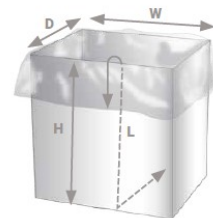

Gusseted Bag – Gaylord Liner

WIDTH = wider side
DEPTH = shorter side
HEIGHT = height of block or container

1. Bag Width = Box Width + 1"
2. Bag Depth = Box Depth + 1"
3. Bag Length = Box Height + Box Depth + 6"
  to cover contents and tie the bag closed.

Example: Box Size: 18" W x 12" D x 14" L
Bag Size: 19" W x 13" D x 32" L